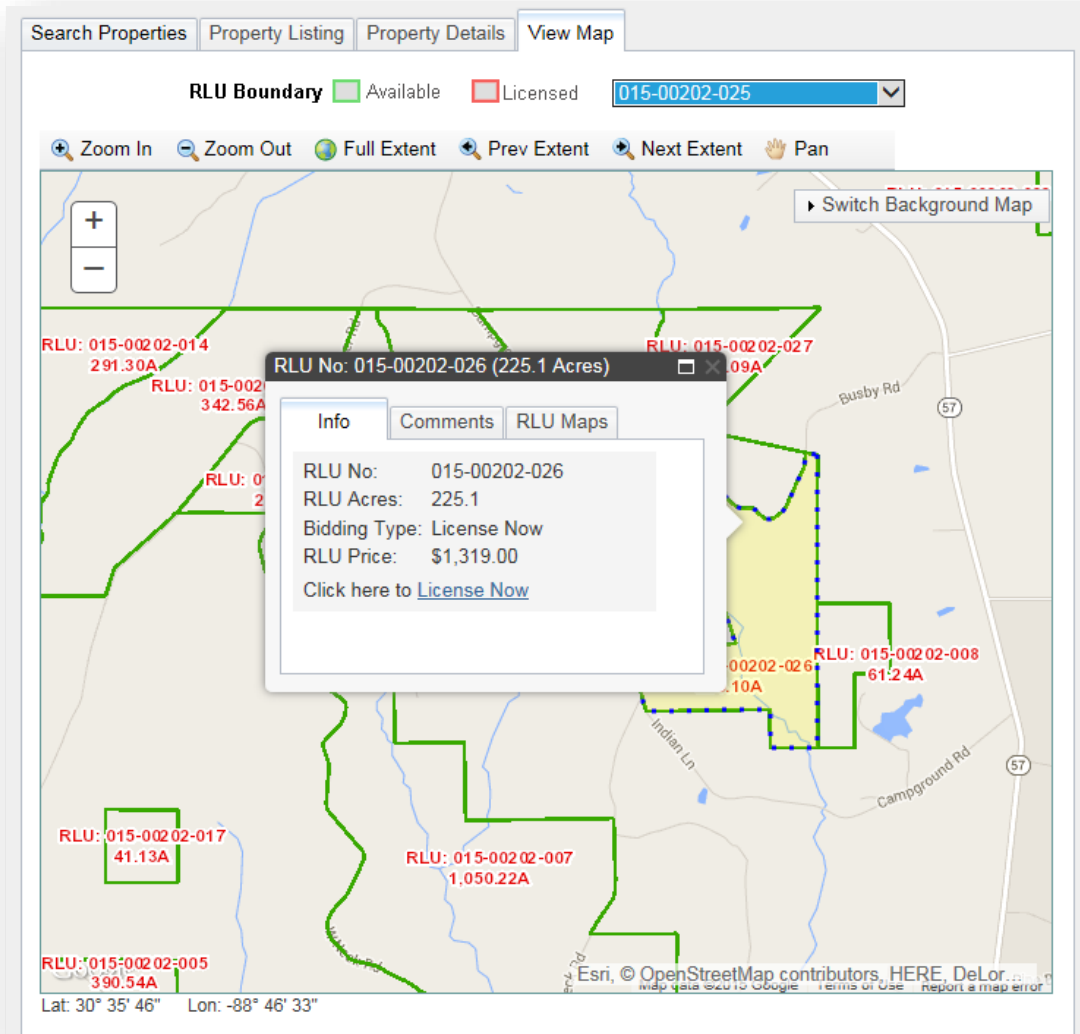

RLU Price: **\$597.75**

RLU Maps: Aerial TOPO Location

Special Conditions: **Not Available**

View RLU on a Map

Clicking [View RLU on the Map](#) allows you to view RLUs on an interactive map. Simply select the RLU you would like to view on the map from the drop-down arrow on the top right portion of your screen.

Zoom In/Out: Zooming in/out can be accomplished by selecting the + or - on the left side of the map.

Or by clicking the  **Zoom In**  **Zoom Out** buttons located on the map navigation bar.

Pan: Panning can be accomplished by holding down the left mouse button while dragging the mouse pointer to pull the map in any desired direction.